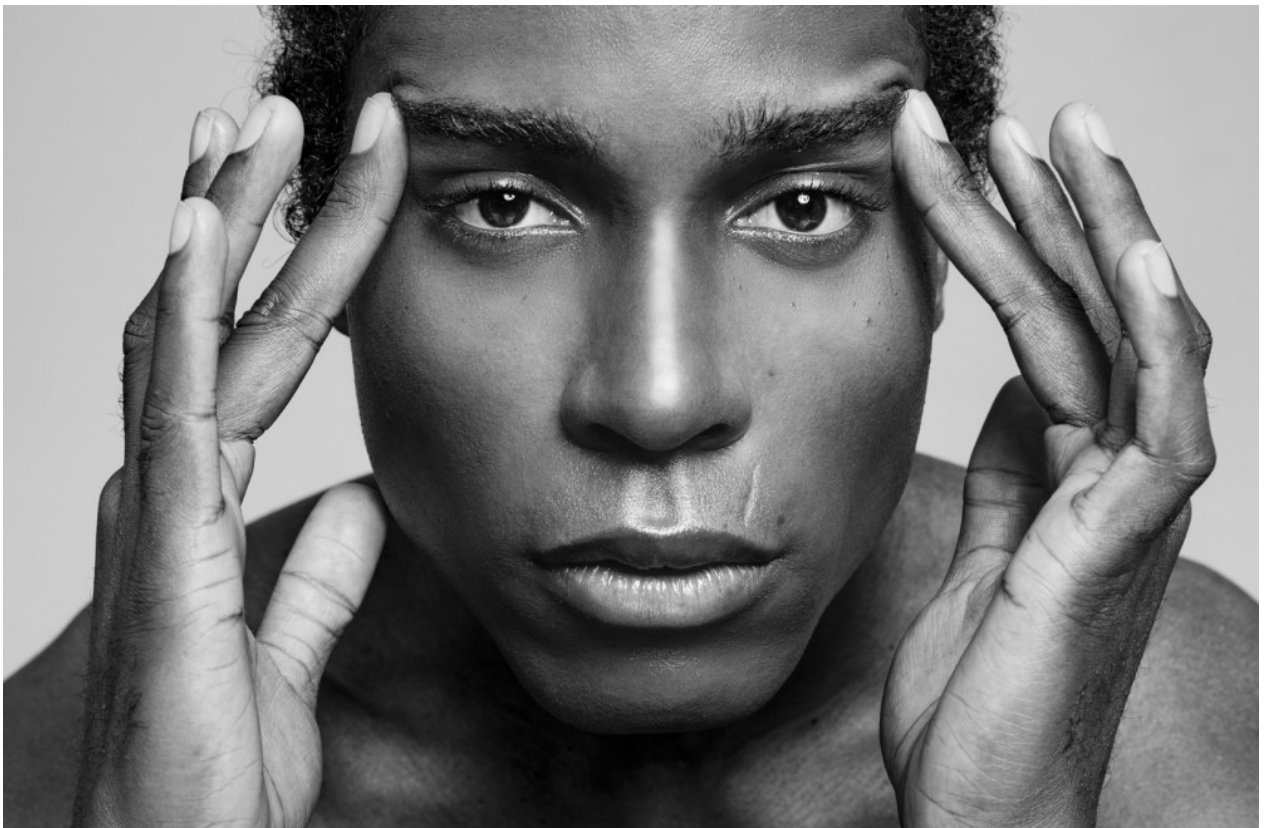

MODEL BOOKER

EDWING H.