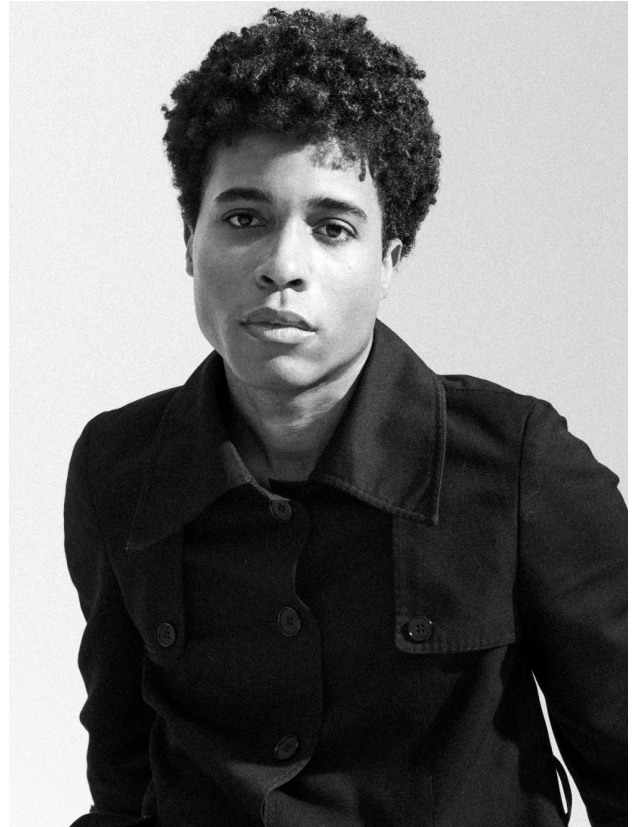

MODEL BOOKER

EDWING H.

Height 188 | Chest 93 | Waist 72 | Hips 93 | Hair black | Eyes brown | Shoes 43

info@model-booker.com · www.model-booker.com

MODEL BOOKER

EDWING H.

MODEL BOOKER

EDWING H.

MODEL BOOKER

EDWING H.

MODEL BOOKER

EDWING H.

MODEL BOOKER

EDWING H.

MODEL BOOKER

EDWING H.