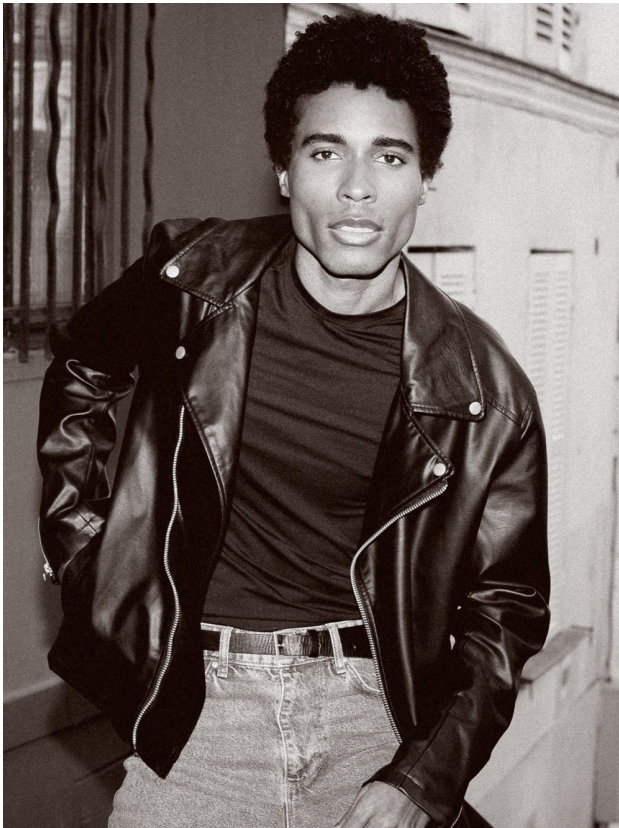

MODEL BOOKER

EDWING H.