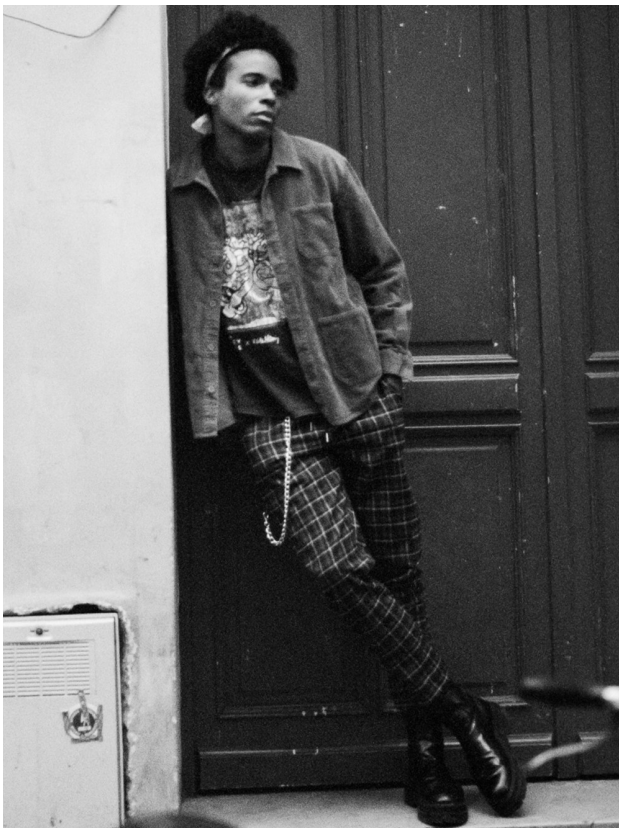

MODEL BOOKER

EDWING H.

Height 188 | Chest 93 | Waist 72 | Hips 93 | Hair black | Eyes brown | Shoes 43

info@model-booker.com · www.model-booker.com

MODEL BOOKER

EDWING H.

MODEL BOOKER

EDWING H.