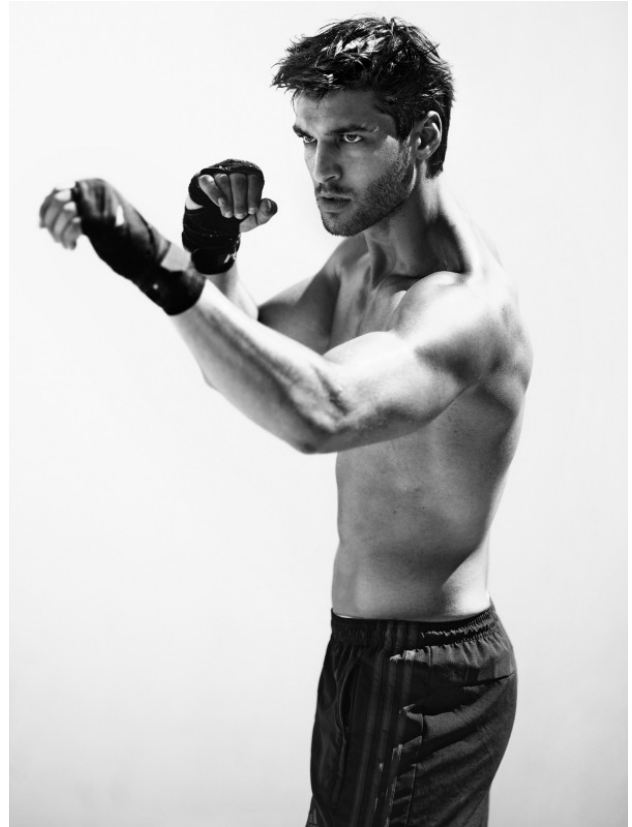

MODEL BOOKER

SAMI TAHA

Height 185 | Chest 97 | Waist 78 | Hips 93 | Hair brown | Eyes green | Shoes 43 | Suit 48

info@model-booker.com · www.model-booker.com

MODEL BOOKER

TREND PRIVÉ[™]
MAGAZINE
COVER NO. 83

MODEL BOOKER

SAMI TAHA

MODEL BOOKER

SAMI TAHA

MODEL BOOKER

SAMI TAHA

MODEL BOOKER

SAMI TAHA