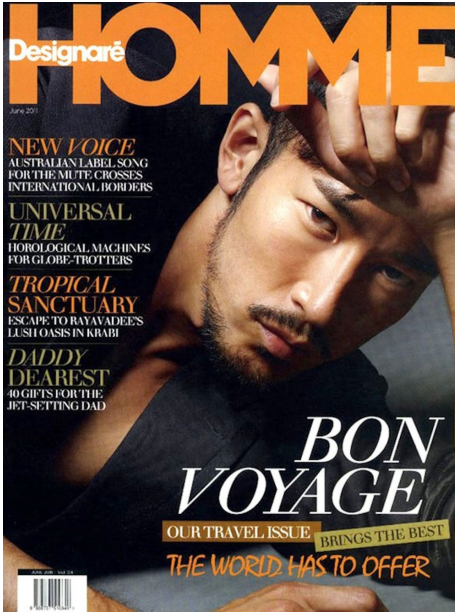

MODEL BOOKER

TAKESHI

Height 187 | Chest 97 | Waist 78 | Hips 96 | Hair black | Eyes brown | Shoes 44 | Suit 48

info@model-booker.com · www.model-booker.com